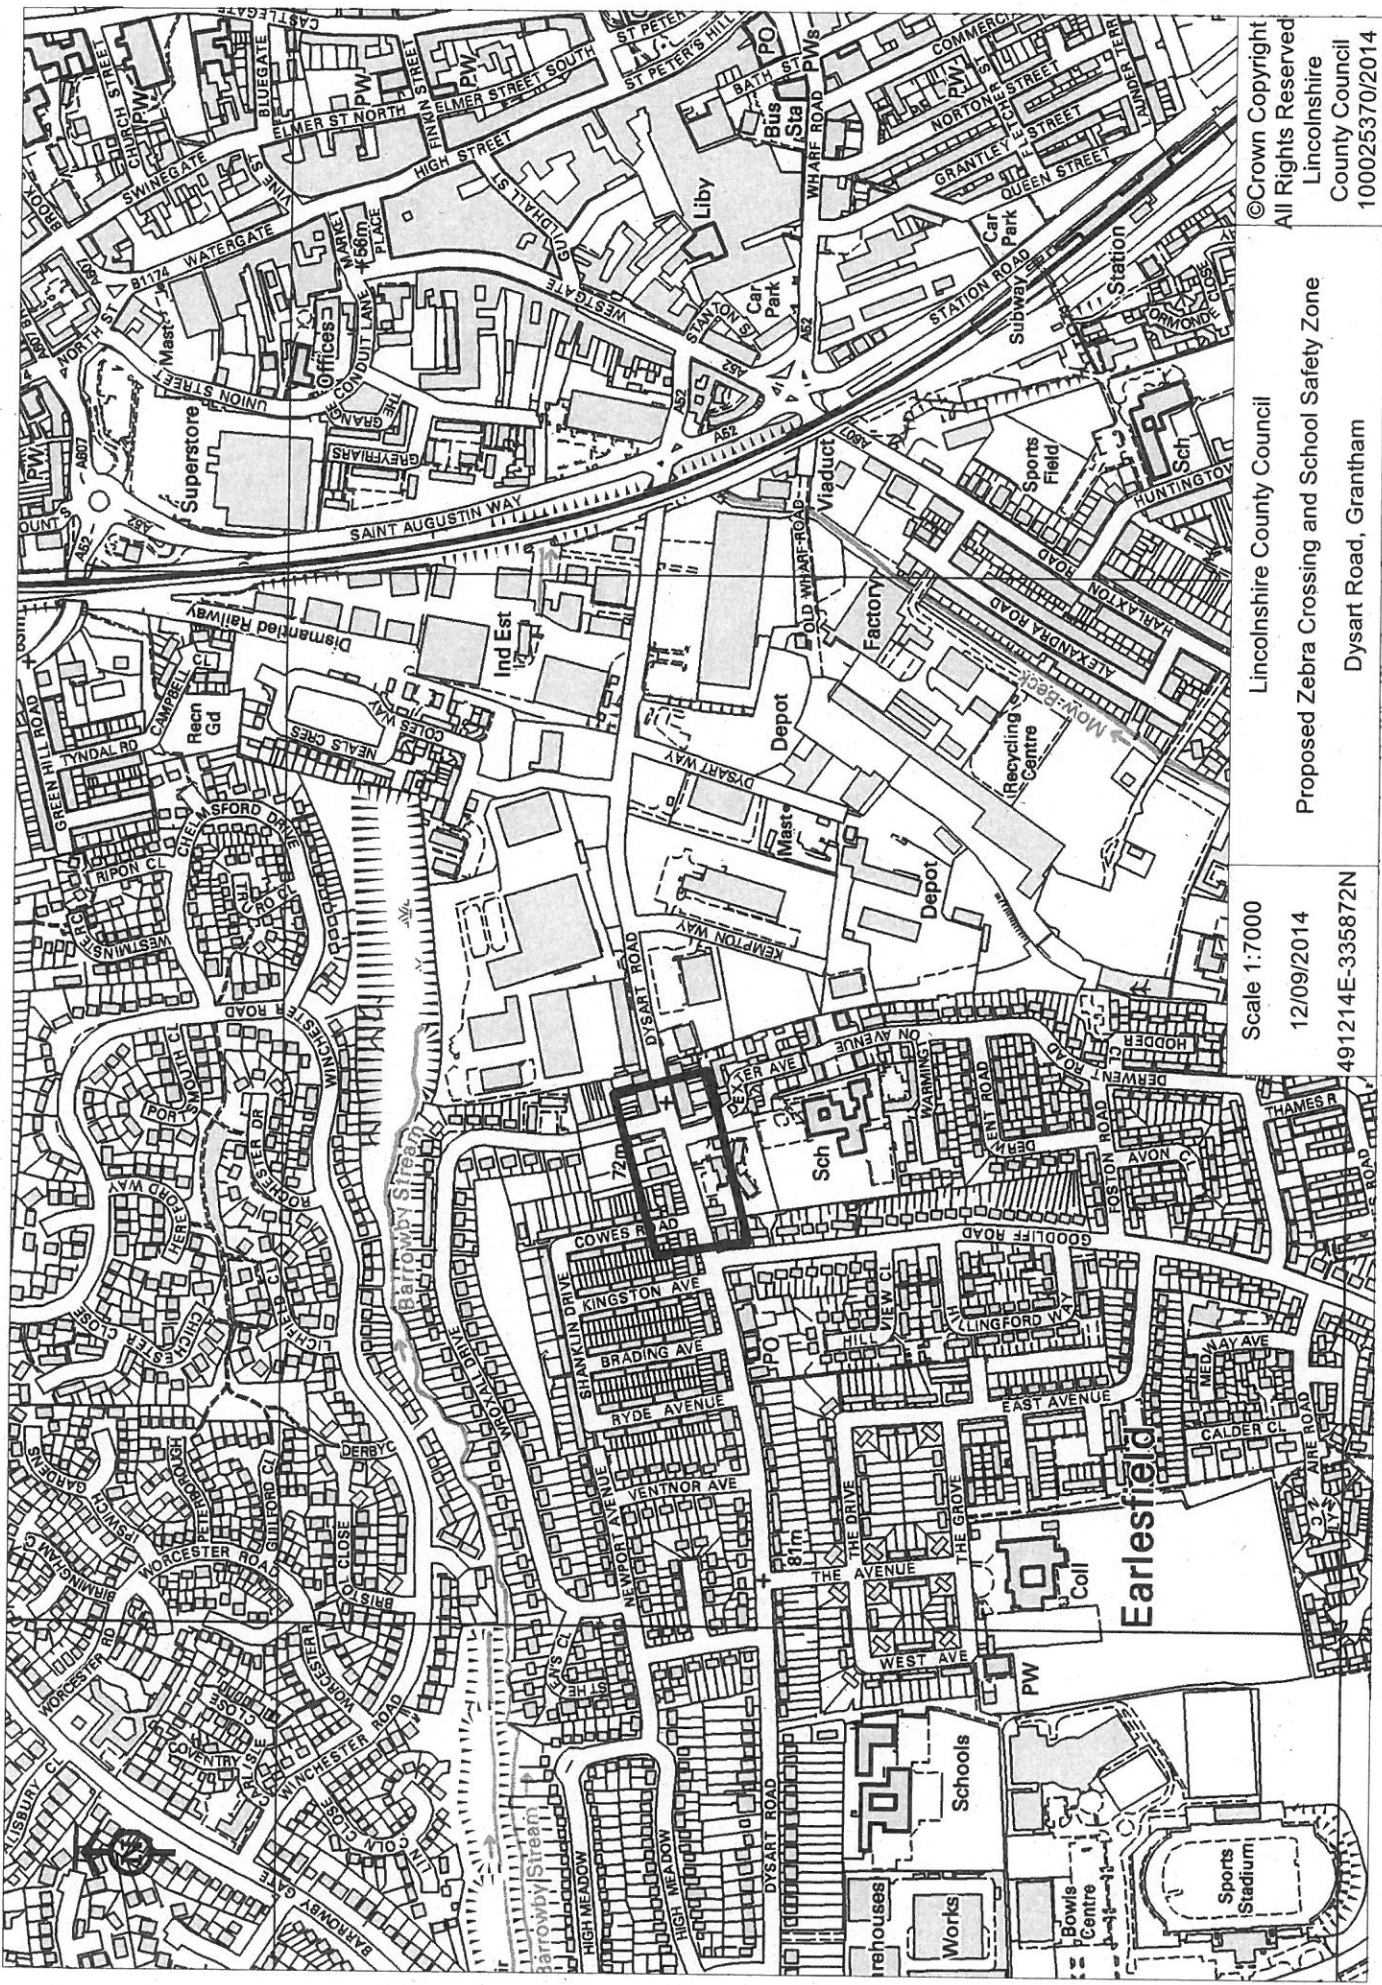

APPENDIX A

© Crown Copyright
All Rights Reserved
Lincolnshire
County Council
100025370/2014

Lincolnshire County Council
Proposed Zebra Crossing and School Safety Zone
Dysart Road, Grantham

Scale 1:7000
12/09/2014
491214E-335872N